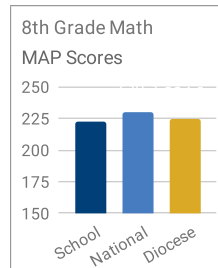

St. Thomas More Catholic School 2023-24 Snapshot Report

Web: www.stmoregb.com
 Principal: Dr. Jamie Tyrrell
 Email: jtyrrell@gracesystem.org
 Phone: 920-432-8242

Students

188
Students

93%
Catholic

93%
Parishioners