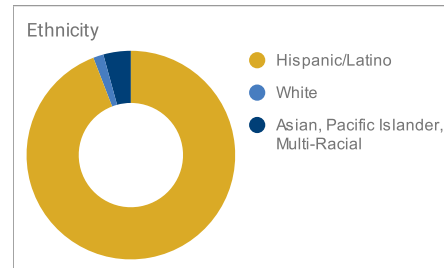

St. Thomas More Catholic School 2023-24 Snapshot Report

Web: www.stmoregb.com
 Principal: Dr. Jamie Tyrrell
 Email: jtyrrell@gracesystem.org
 Phone: 920-432-8242

Students

188
Students

93%
Catholic

93%
Parishioners