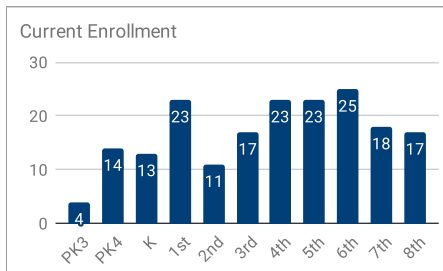

St. Thomas More Catholic School 2023-24 Snapshot Report

Web: www.stmoregb.com
 Principal: Dr. Jamie Tyrrell
 Email: jtyrrell@gracesystem.org
 Phone: 920-432-8242

Students

188
Students

93%
Catholic

93%
Parishioners