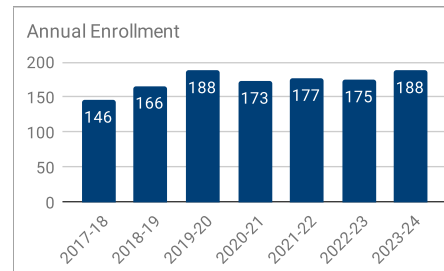

St. Thomas More Catholic School 2023-24 Snapshot Report

Web: www.stmoregb.com
 Principal: Dr. Jamie Tyrrell
 Email: jtyrrell@gracesystem.org
 Phone: 920-432-8242

Students

188
Students

93%
Catholic

93%
Parishioners