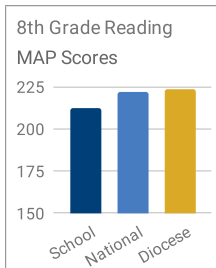

St. Thomas More Catholic School 2023-24 Snapshot Report

Web: www.stmoregb.com
 Principal: Dr. Jamie Tyrrell
 Email: jtyrrell@gracesystem.org
 Phone: 920-432-8242

Students

188
Students

93%
Catholic

93%
Parishioners