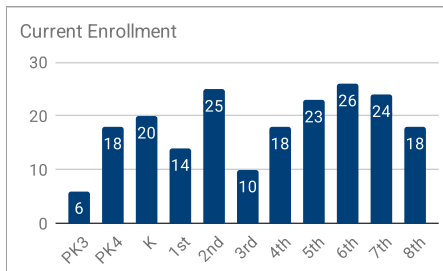

St. Thomas More Catholic School

2024-25 Snapshot Report

Web: www.stmoregb.com
 Principal: Dr. Jamie Tyrrell
 Email: jtyrrell@gracesystem.org
 Phone: 920-432-8242

Students

202
Students

91%
Catholic

89%
Parishioners