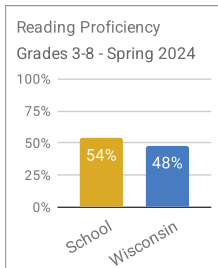

St. Thomas More Catholic School

2024-25 Snapshot Report

Web: www.stmoregb.com
 Principal: Dr. Jamie Tyrrell
 Email: jtyrrell@gracesystem.org
 Phone: 920-432-8242

Students

202
Students

91%
Catholic

89%
Parishioners