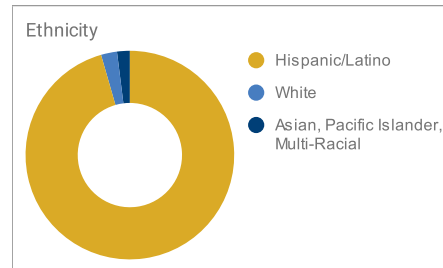

St. Thomas More Catholic School

2024-25 Snapshot Report

Web: www.stmoregb.com
 Principal: Dr. Jamie Tyrrell
 Email: jtyrrell@gracesystem.org
 Phone: 920-432-8242

Students

202
Students

91%
Catholic

89%
Parishioners