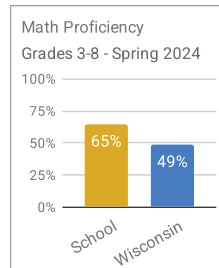

St. Thomas More Catholic School

2024-25 Snapshot Report

Web: www.stmoregb.com
 Principal: Dr. Jamie Tyrrell
 Email: jtyrrell@gracesystem.org
 Phone: 920-432-8242

Students

202
Students

91%
Catholic

89%
Parishioners