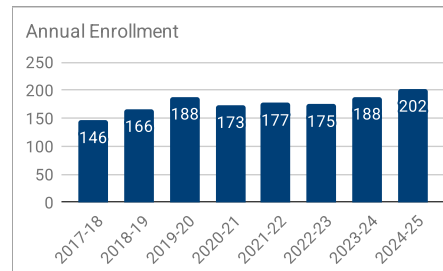

St. Thomas More Catholic School

2024-25 Snapshot Report

Web: www.stmoregb.com
 Principal: Dr. Jamie Tyrrell
 Email: jtyrrell@gracesystem.org
 Phone: 920-432-8242

Students

202
Students

91%
Catholic

89%
Parishioners